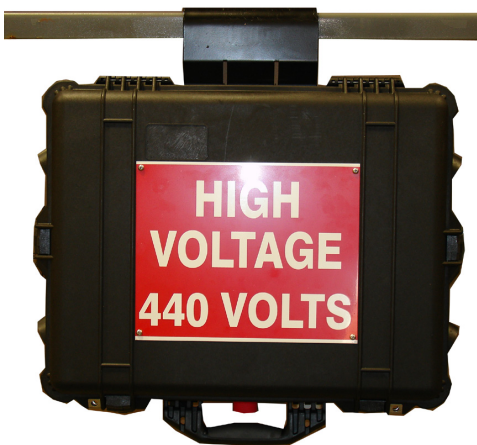

Custom Power Solutions

Skid Mounted Power Substation Model PSS-480220

Specifications:

- NEMA 3R Rated for outdoor use
- 480 / 208 VAC, 3-phase
- 120 VAC, 1-phase
- **Red Side** - 480 VAC, 690 AMP, Camlocks with Covers
- **Green Side** - 208 VAC, 400 AMP, Camlocks with Covers
- **Blue Side** - 120 VAC, 30-50 AMP, Mil-Spec Receptacles
- 75 kVA Transformer
- Breaker panel for each circuit
- Custom options available

Application

Use with portable electrical power distribution boxes

With NEMA 3R
Cover Closed

Without NEMA 3R
Cover

Custom Power Solutions

Portable Electrical Power Distribution Boxes

120 Volt Series

Specifications:

- Watertight non-metallic case
- Circuit breakers available - specify amp
- 4 foot inlet cable with 3M50 male plug
- Specify number of duplex outlets
- 3 pole power distribution block
- Steel rail hanger bracket
- Duraline/Integro style connectors
- Custom options available

440 Volt Series

Specifications:

- Watertight non-metallic case
- Color coded male inlet receptacles
- Specify number of female receptacles and amps
- Steel rail hanger bracket
- Duraline/Integro style connectors